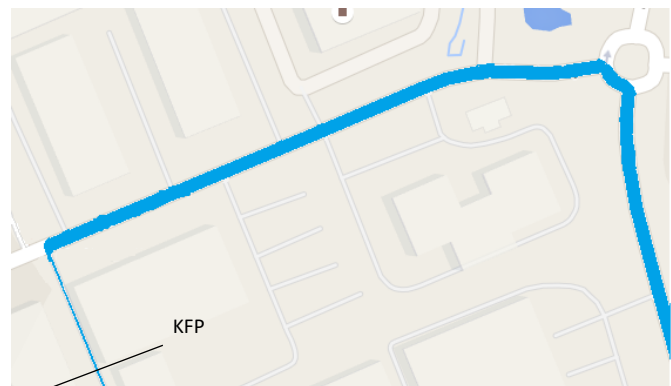

Directions – 17 Blacklands Way

-Exit A34 at the Marcham Interchange exit, towards Abingdon/
Fairacres/Drayton Road.

-At the roundabout take the first exit, if heading South bound on A34,
or third exit if heading North bound on A34, onto Marcham Road.

-At the roundabout take the second exit to
continue on Marcham Road.

-At the roundabout take the first exit onto
Colwell Drive.

- At the roundabout take the first exit onto
Blacklands Way.
- Take the fourth left to reach KFP at unit 17.
- Parking is marked with KFP name plates, in
front of building.