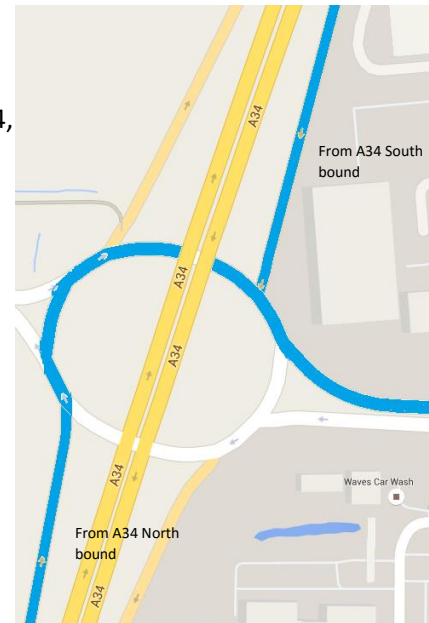

Directions – 17 Blacklands Way

-Exit A34 at the Marcham Interchange exit, towards Abingdon/
Fairacres/Drayton Road.

-At the roundabout take the first exit, if heading South bound on A34,
or third exit if heading North bound on A34, onto Marcham Road.

-At the roundabout take the second exit to
continue on Marcham Road.

-At the roundabout take the first exit onto
Colwell Drive.

- At the roundabout take the first exit onto
Blacklands Way.
- Take the fourth left to reach KFP at unit 17.
- Parking is marked with KFP name plates, in
front of building.