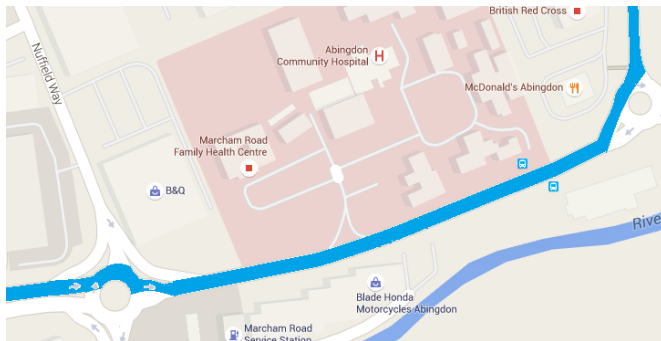

Directions – 17 Blacklands Way

-Exit A34 at the Marcham Interchange exit, towards Abingdon/
Fairacres/Drayton Road.

-At the roundabout take the first exit, if heading South bound on A34,
or third exit if heading North bound on A34, onto Marcham Road.

-At the roundabout take the second exit to
continue on Marcham Road.

-At the roundabout take the first exit onto
Colwell Drive.

- At the roundabout take the first exit onto
Blacklands Way.
- Take the fourth left to reach KFP at unit 17.
- Parking is marked with KFP name plates, in
front of building.