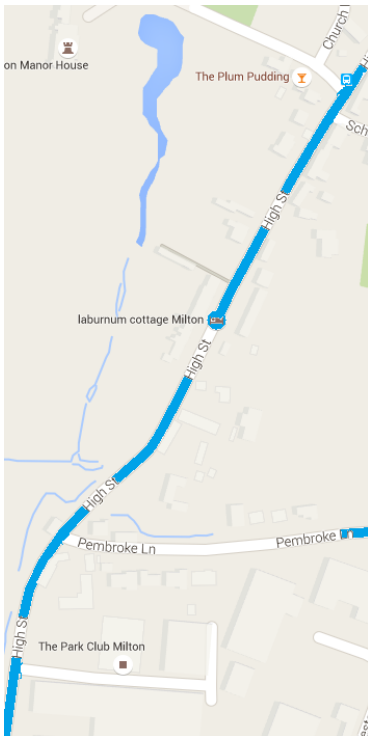

Directions – Unit 5 Bradfield Court

- Exit A34 at the A4130 exit towards A417/Chilton/Milton/Didcot/Wantage.
- Once on roundabout take the exit for Milton Park, onto Park Drive.
- Take first left, just after road merges.

- Follow High Street through Milton Village.

- At mini round about, continue straight onto Milton Road
- Take first right onto E Paddocks, follow road around to the right and take right turning into Bradfield Court.
- Parking is marked with KFP name plates, in front of building.