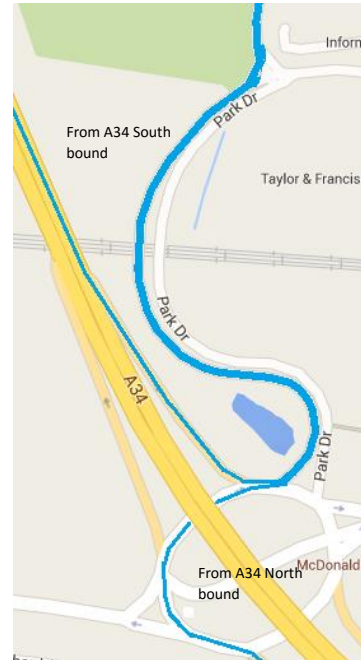

Directions – Unit 5 Bradfield Court

- Exit A34 at the A4130 exit towards A417/Chilton/Milton/Didcot/Wantage.
- Once on roundabout take the exit for Milton Park, onto Park Drive.
- Take first left, just after road merges.

- Follow High Street through Milton Village.

- At mini round about, continue straight onto Milton Road
- Take first right onto E Paddocks, follow road around to the right and take right turning into Bradfield Court.
- Parking is marked with KFP name plates, in front of building.