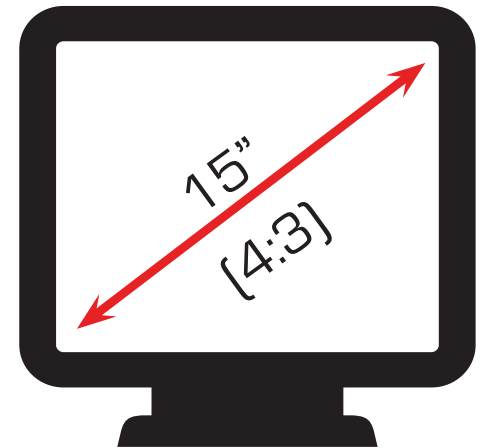

#1 in OS support WITH COMPLIANCE
☒ Windows, Linux & ☒ TCx™ SKY

← FEATURES MORE **SCREEN SIZE OPTIONS** than other COMPETITORS →