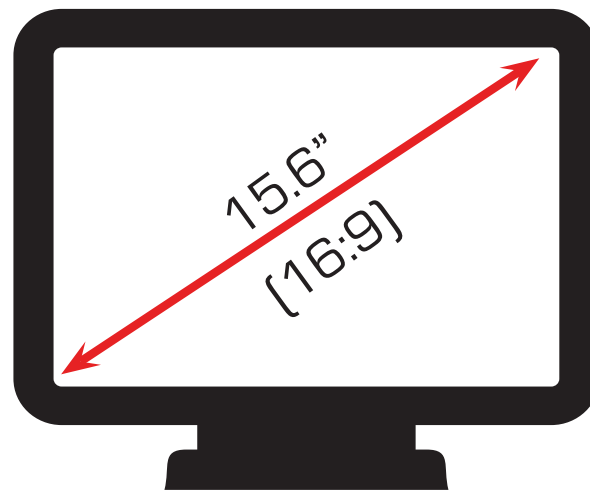

#1 in OS support WITH COMPLIANCE
☒ Windows, Linux & ☒ TCx™ SKY

← FEATURES MORE **SCREEN SIZE OPTIONS** than other COMPETITORS →