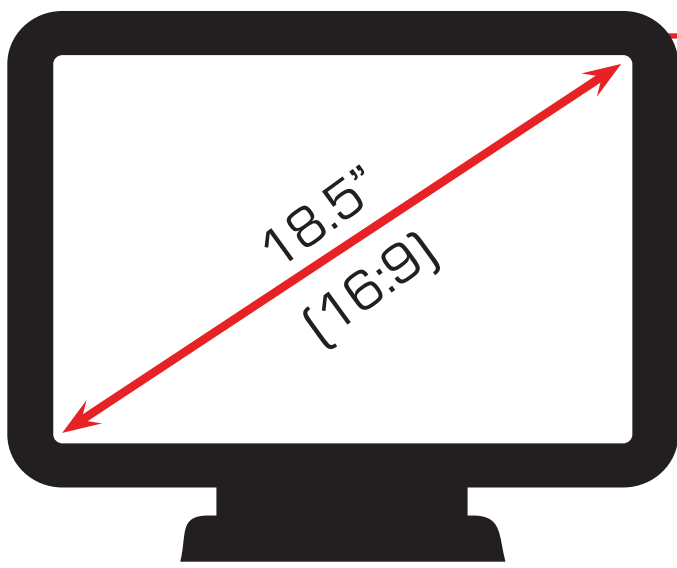

#1 in OS support WITH COMPLIANCE
☒ Windows, Linux & ☒ TCx™ SKY

← FEATURES MORE **SCREEN SIZE OPTIONS** than other COMPETITORS →